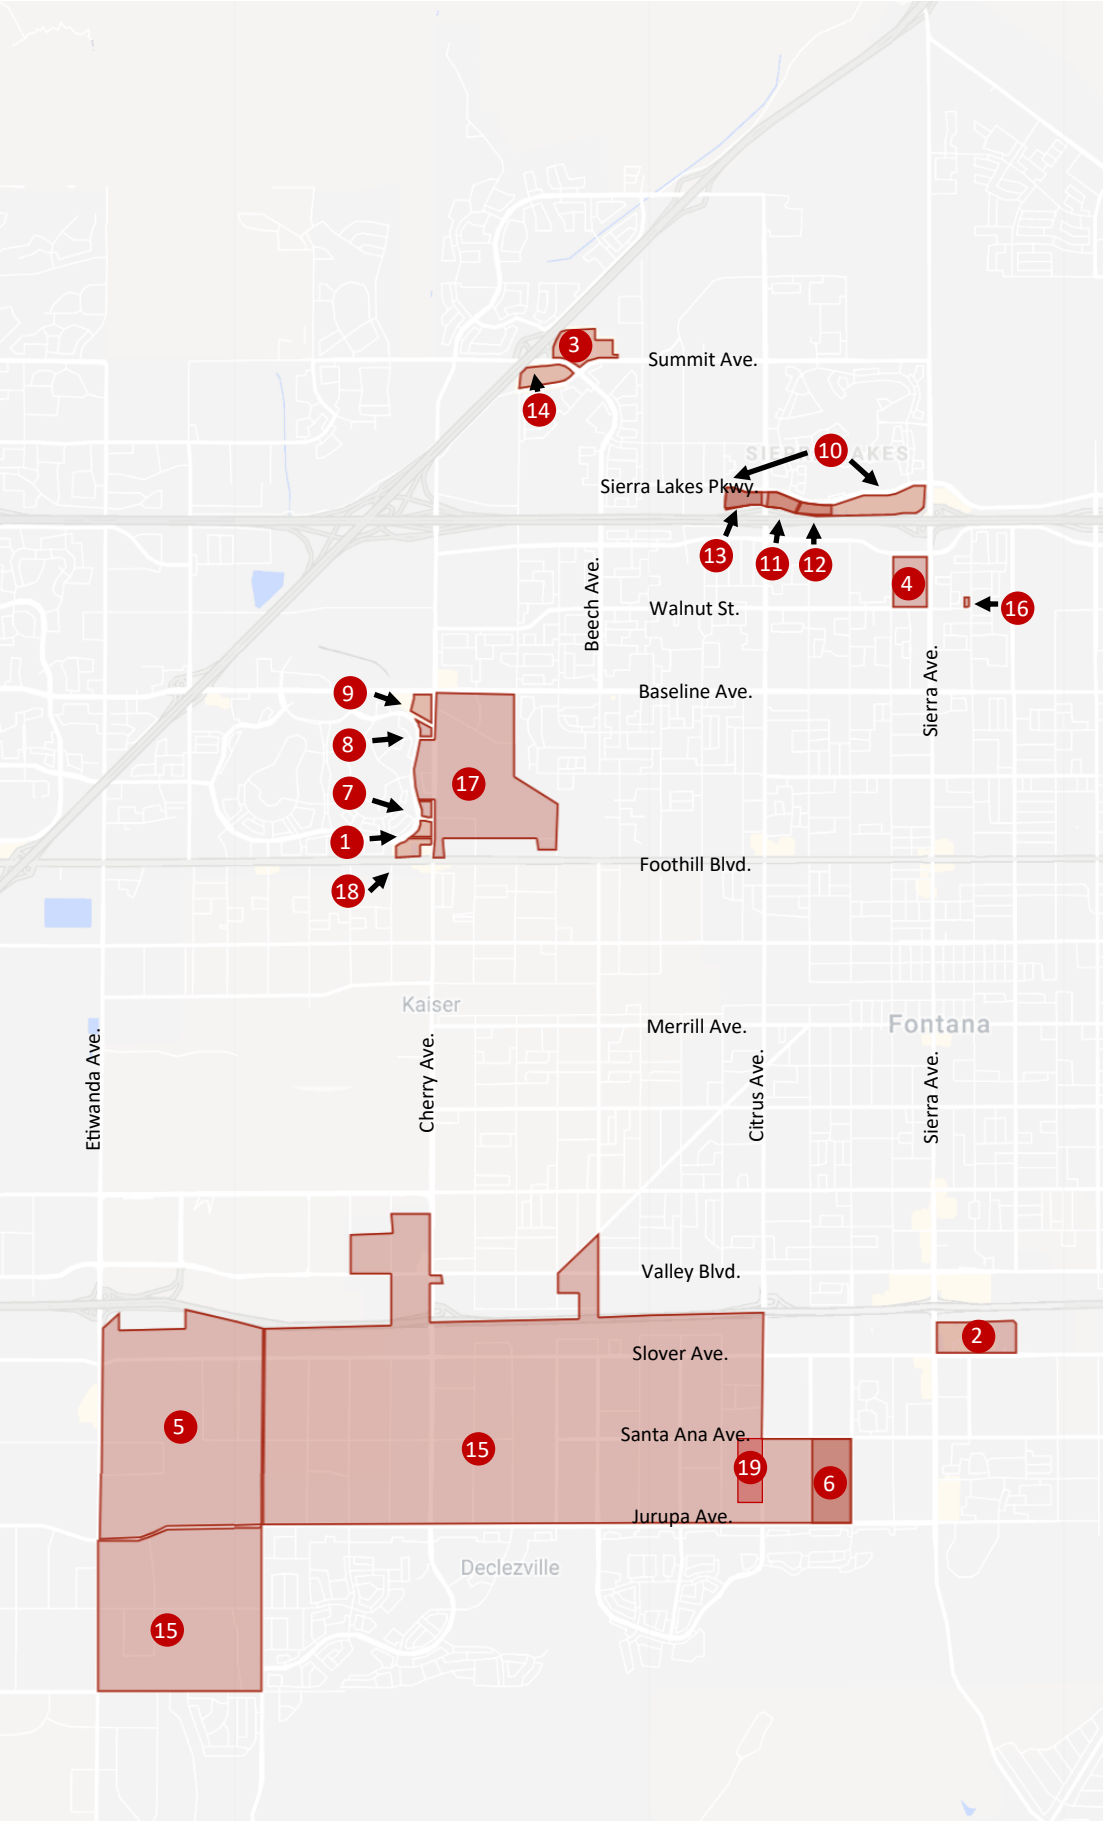

Fontana Sign Programs Map

- 1 Cherry Ave Business Park
- 2 Empire Center / Palm Court
- 3 Falcon Ridge Town Center
- 4 Fontana Commercial Center
- 5 Fontana Gateway Specific Plan
- 6 Goodman Business Park
- 7 Heritage Business Park
- 8 Heritage Crossings
- 9 Heritage Village Shopping Center
- 10 Sierra Lakes Marketplace
- 11 Sierra Lakes Professional Park
- 12 Sierra Lakes Village
- 13 Sierra Lakes West
- 14 Summit Heights Gateway
- 15 Southwest Industrial Park Specific Plan
- 16 Walnut Village Plaza
- 17 West End Specific Plan BP1, 2, 3
- 18 Winco Food Shopping Center

NEW

- 19 Goodman 11188 Citrus Ave