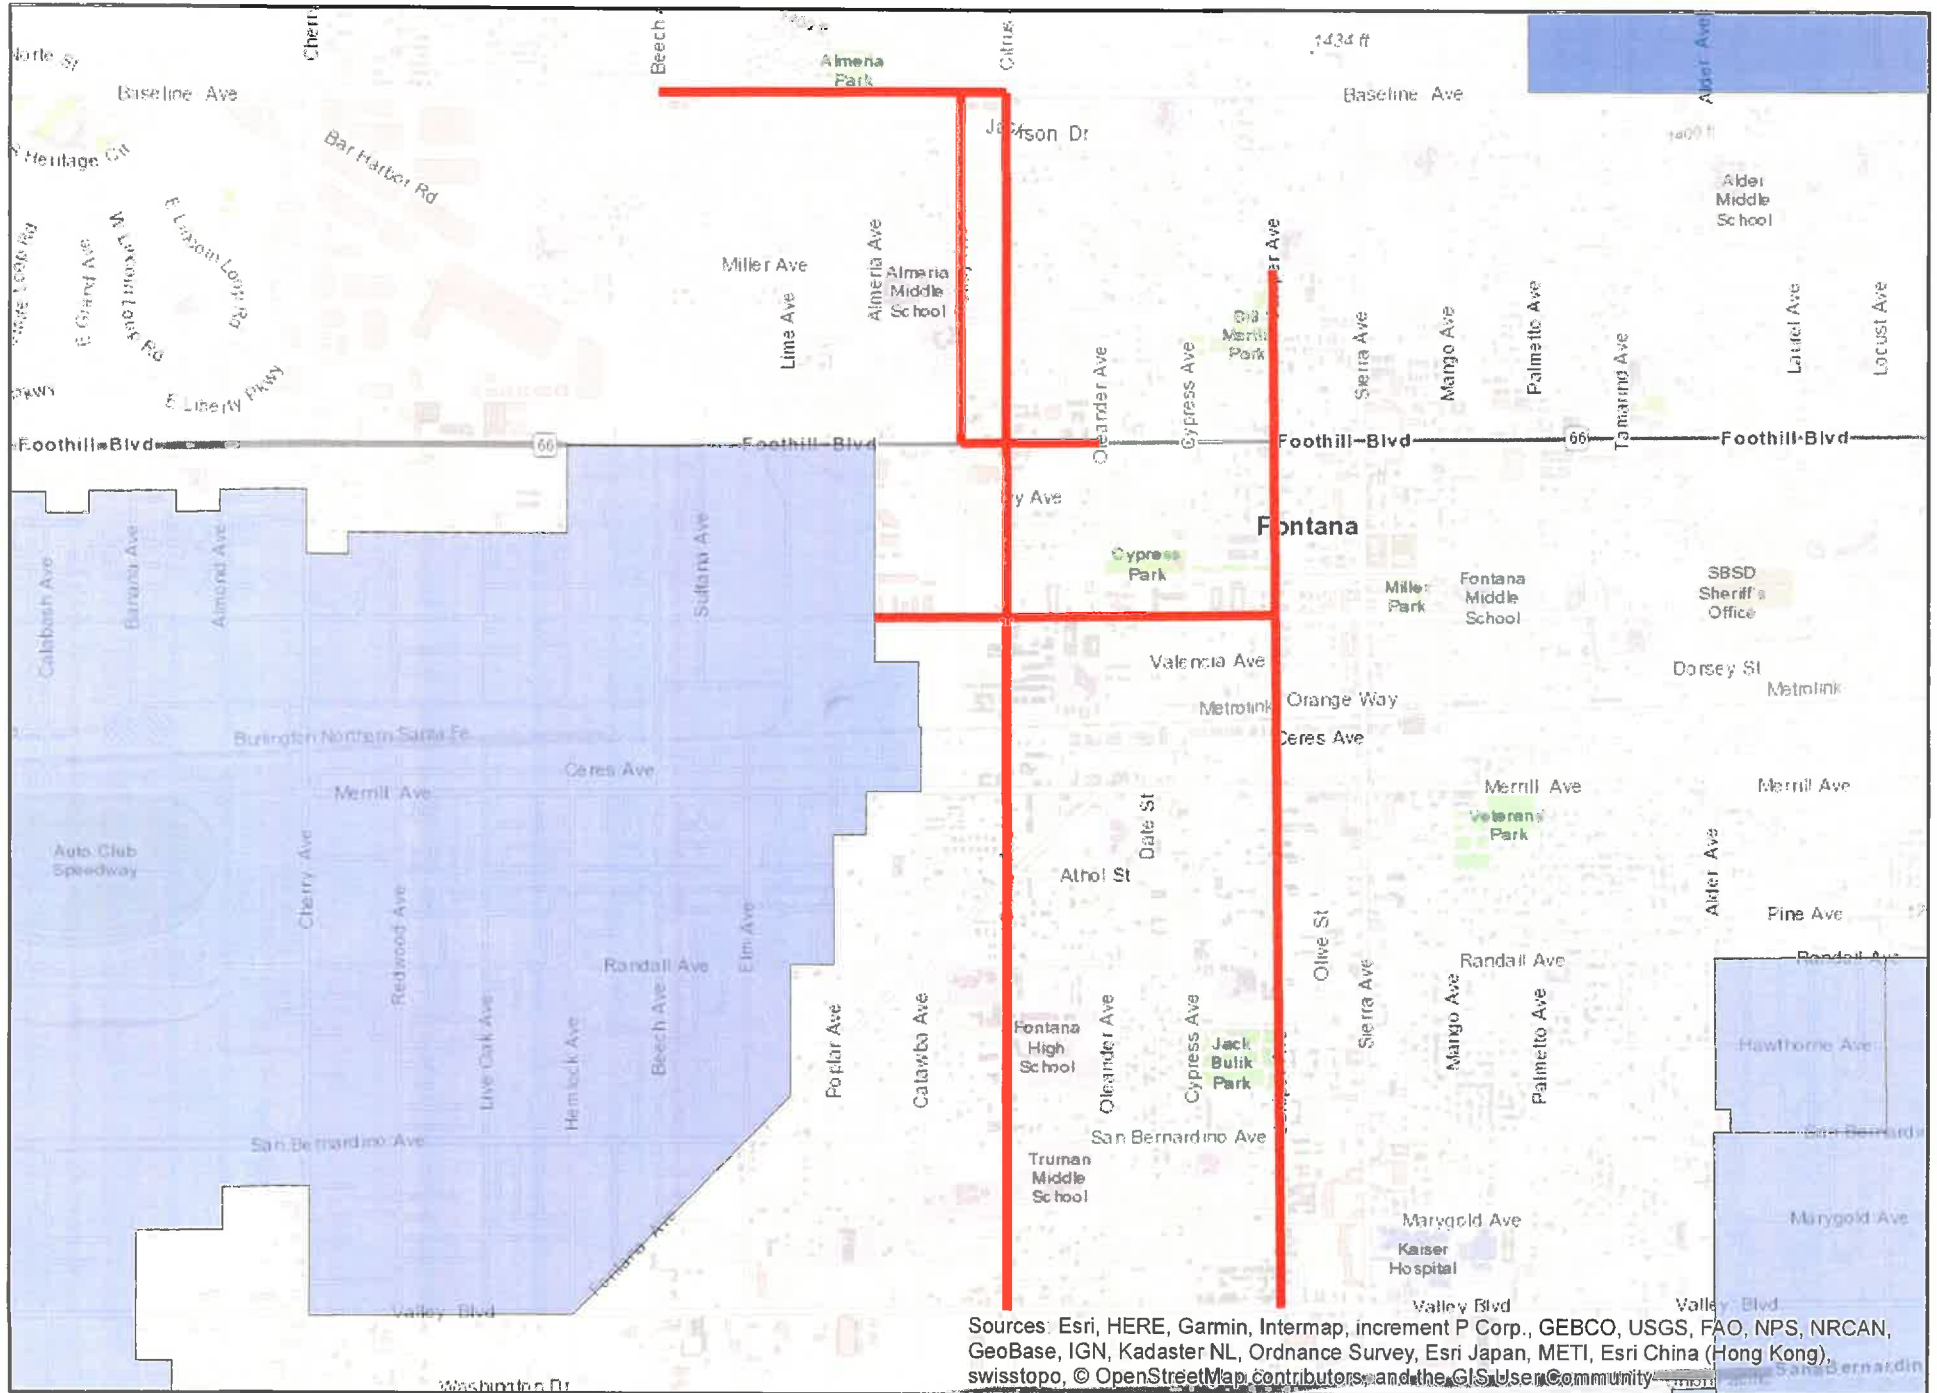

CalRecycle Grant Streets (TRP7-19510) Tokay, Baseline, Citrus, Juniper Avenue and Arrow & Foothill Boulevard

Sources: Esri, HERE, Garmin, Intermap, increment P Corp., GEBCO, USGS, FAO, NPS, NRCAN, GeoBase, IGN, Kadaster NL, Ordnance Survey, Esri Japan, METI, Esri China (Hong Kong), swisstopo, © OpenStreetMap contributors, and the GIS User Community

2,300 1,150 0 2,300 Feet