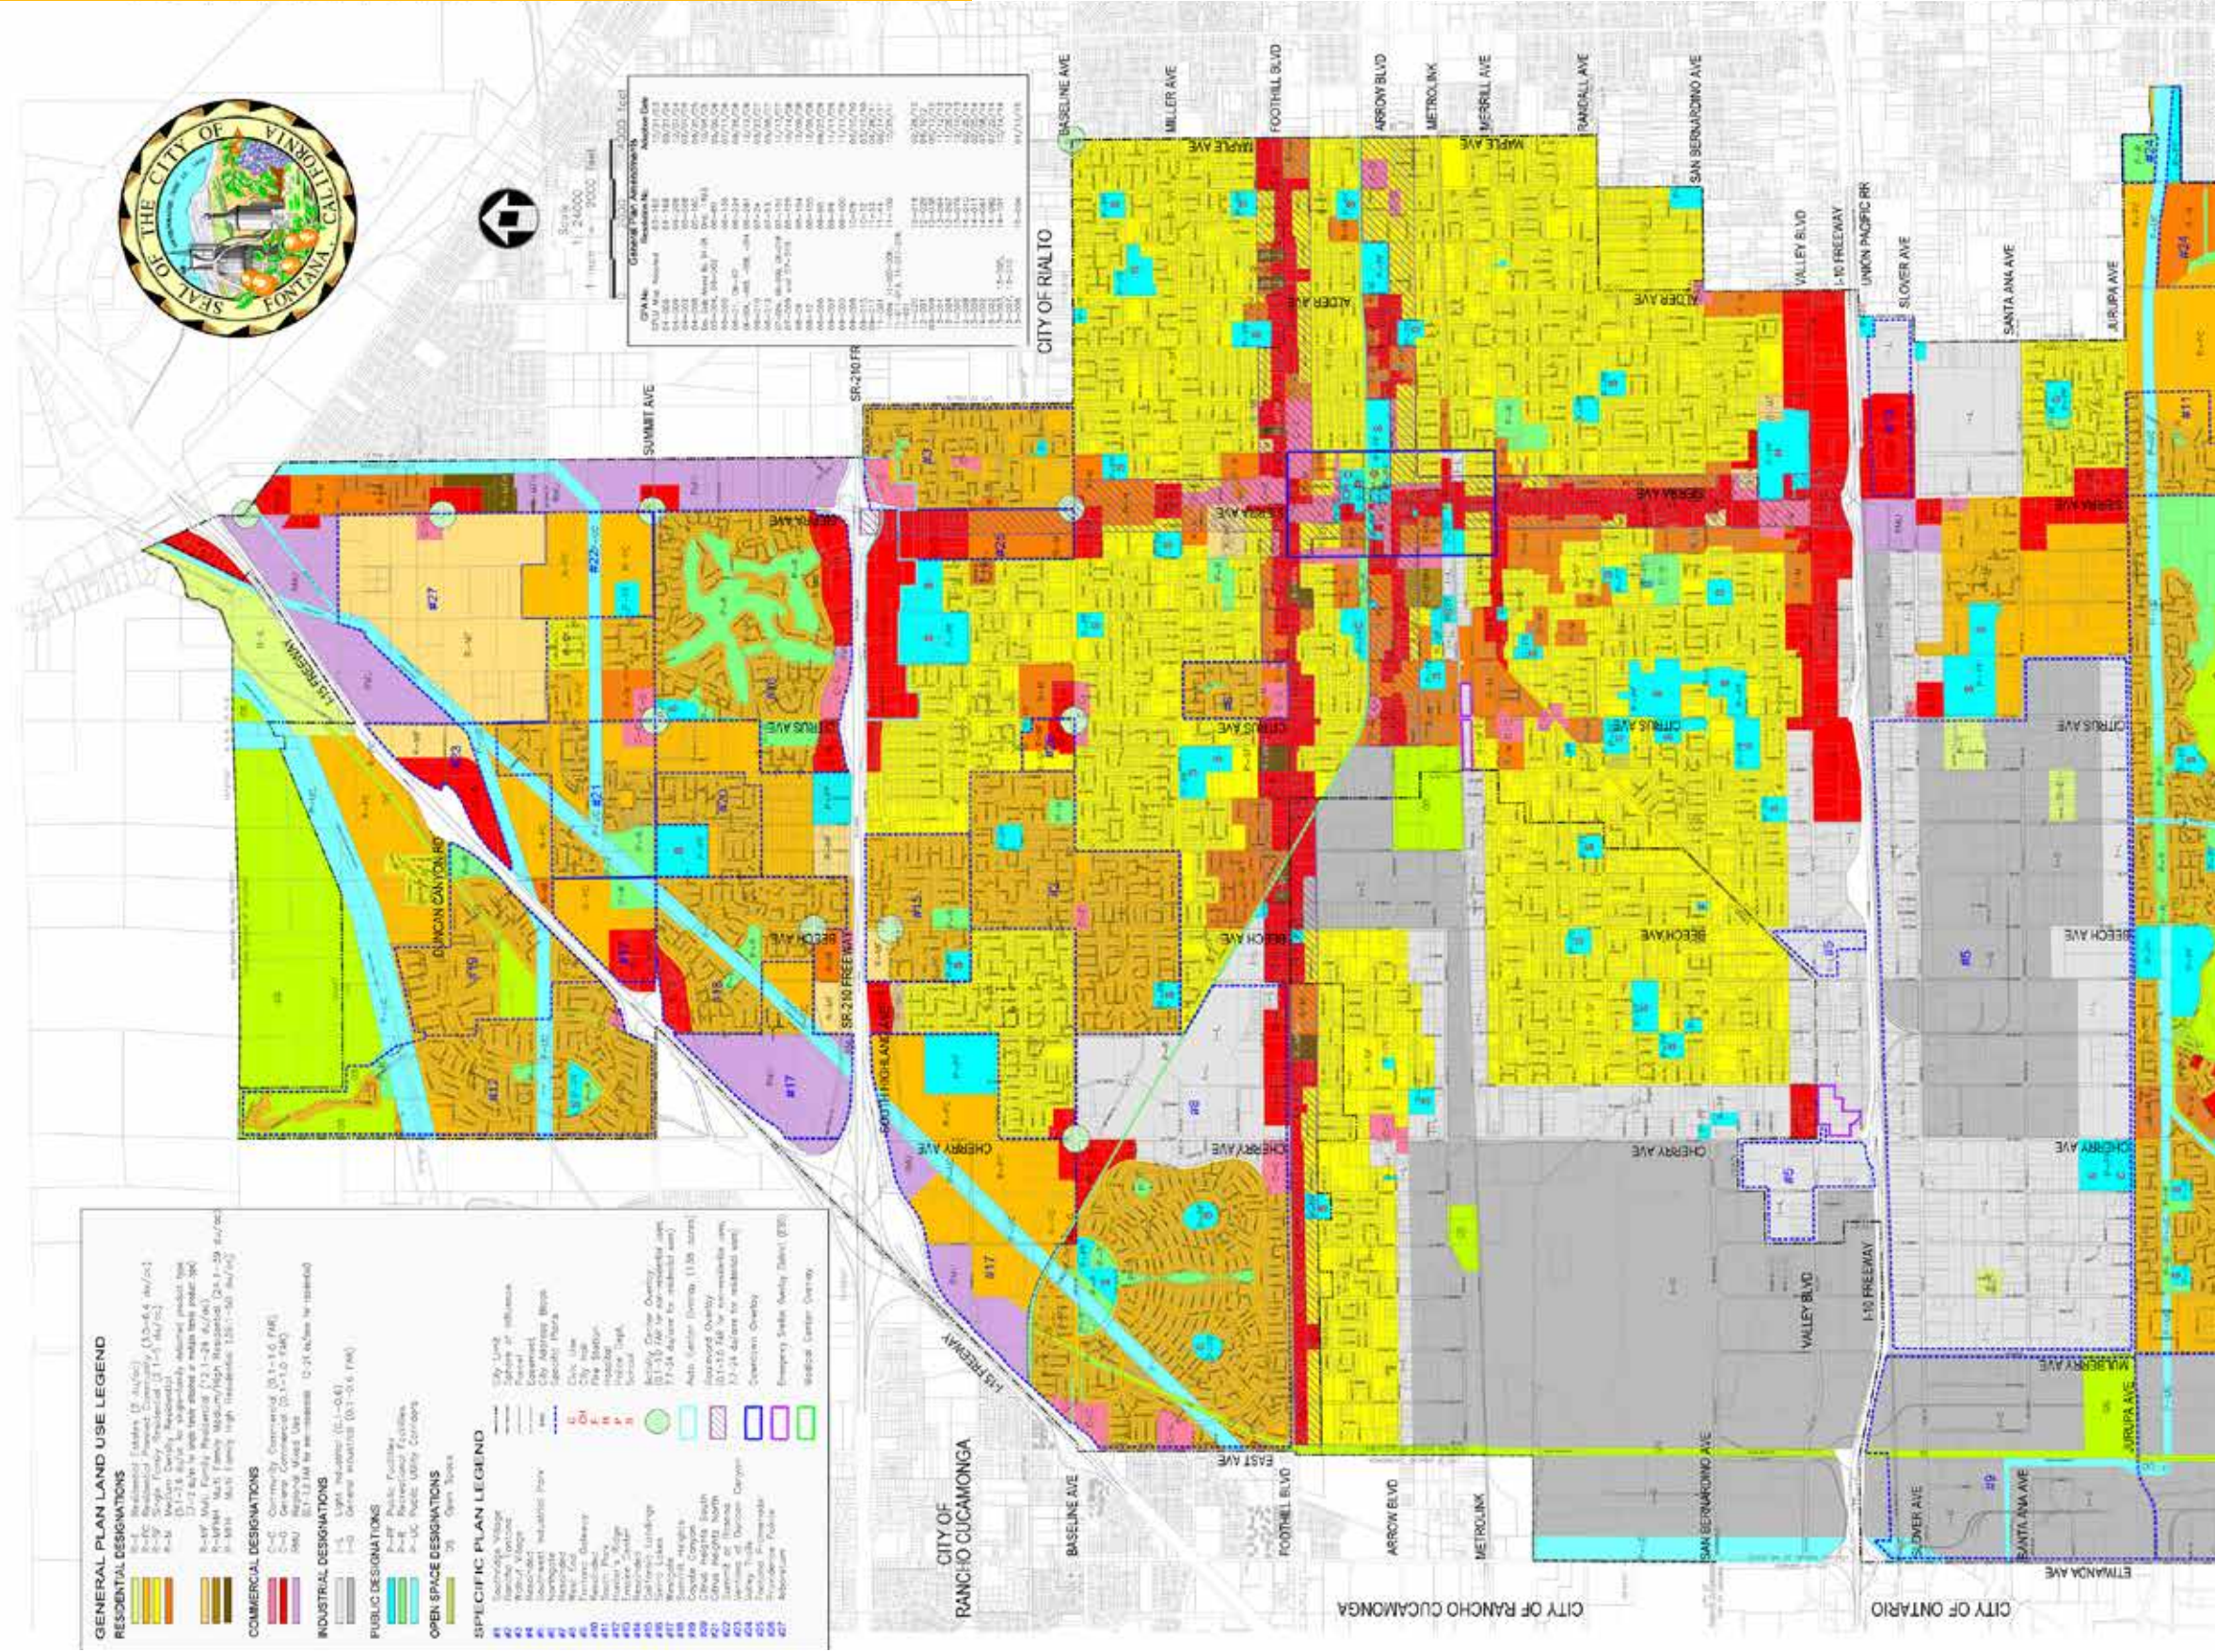

# City of Fontana, State of California GENERAL PLAN LAND USE MAP

Adopted: October 21, 2003  
Last Revised: February 5, 2015

February 5, 2015, revision  
Source: City of Fontana

## Existing Land Use